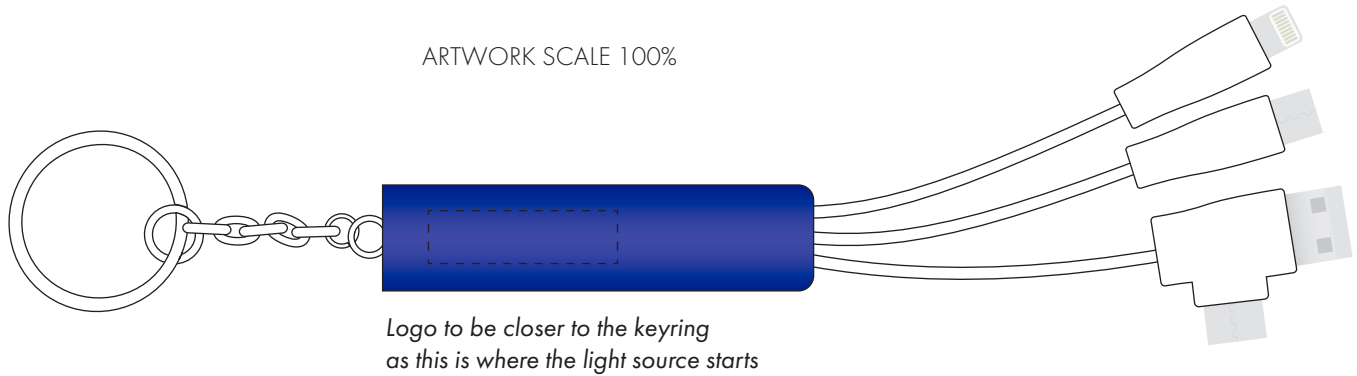

Your Ref:	Quantity:	Product Code: ZP1049
Our Ref:	Version: 1	Product Colour: BLUE

PRINTING CONCERNS:

We stock this item in the following colours

**PANTONE REFERENCE(S)**

● Engrave

ARTWORK SCALE 100%
Max print area: 25mm x 7mm

Product Image for visualisation
- colours may vary

The dashed line is to demonstrate print area and will not appear on your printed item

PLEASE NOTE:

- All colours including print and product are for visual purposes only and should not be regarded as the actual colour of the product and print.
- Some products may vary from batch to batch and may differ from previous orders.
- The colour and texture of a product can also have an effect on the final print colour.
- By approving this order we accept that you understand these terms.